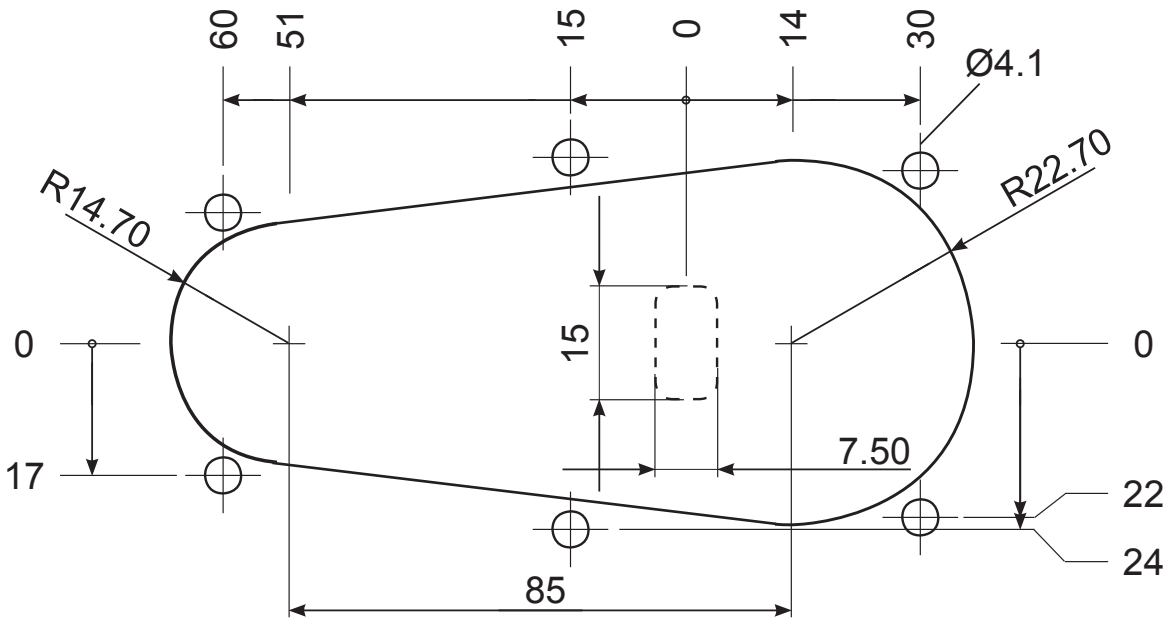

AeroCatch Flush Dimensions

PANEL CUTTING GUIDE
NOT TO SCALE